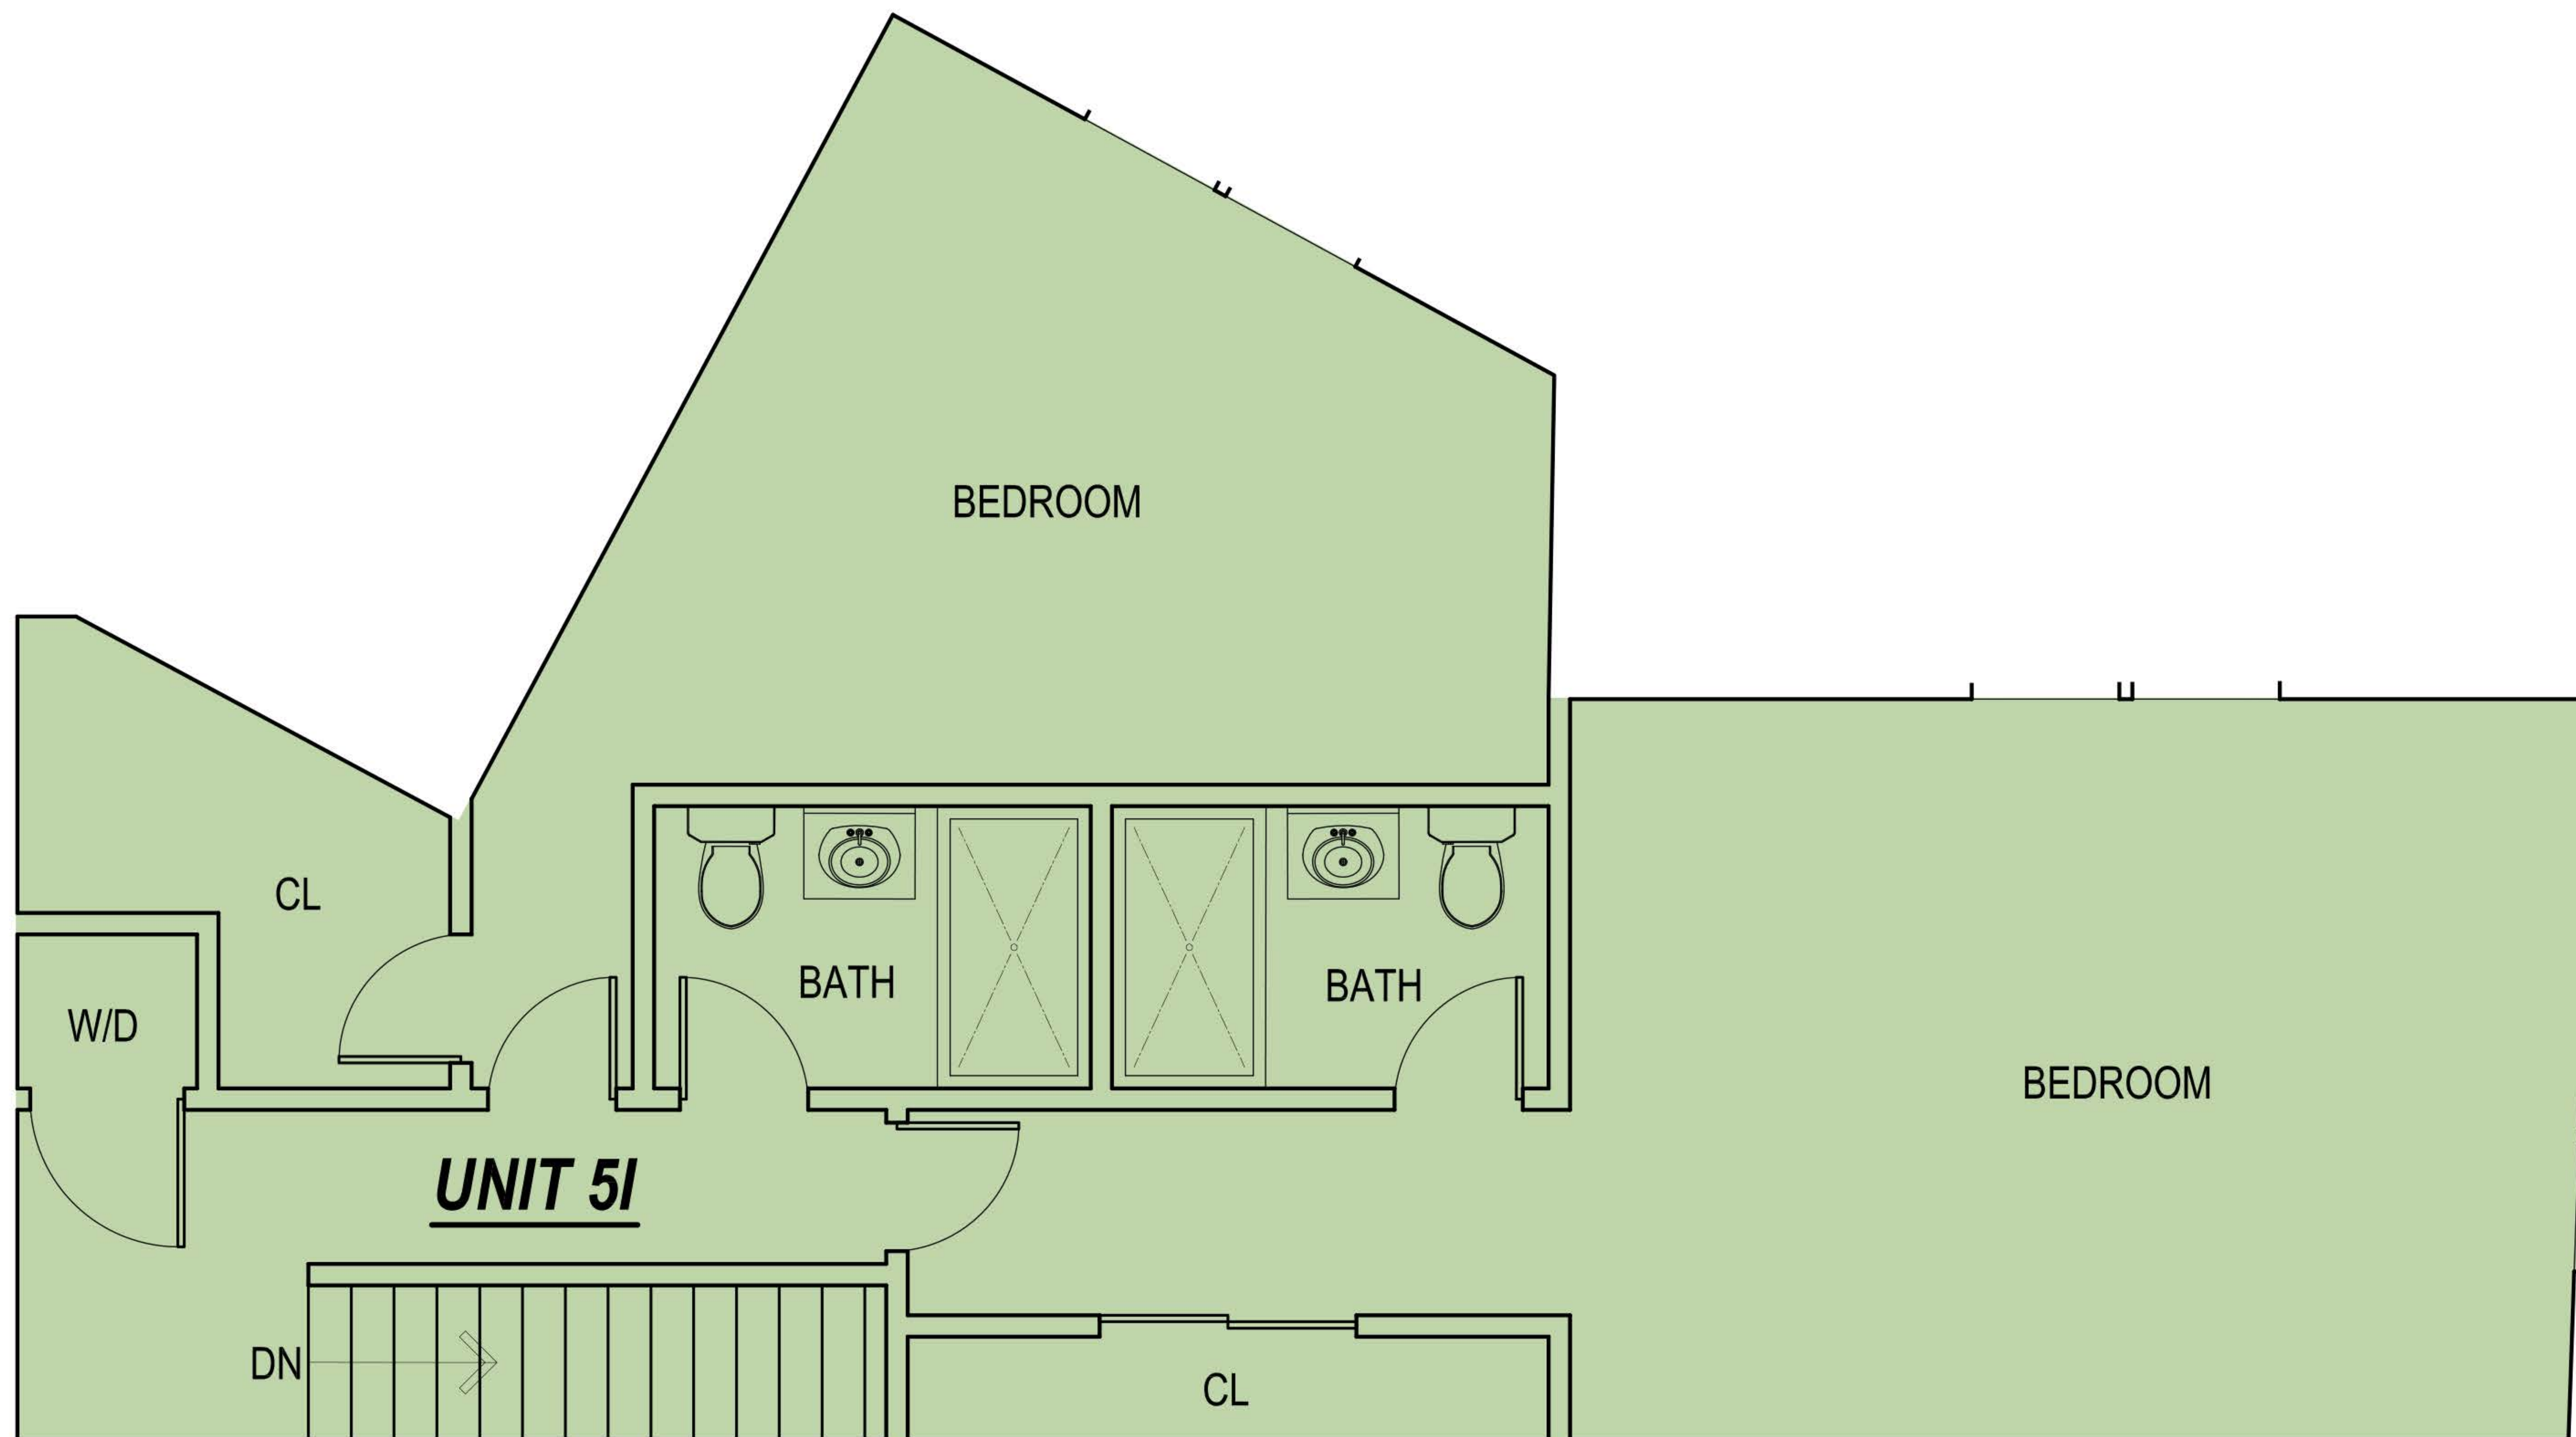

KITCHEN

BATH

UNIT 51
1,694 ± S.F.
LIVING / DINING
AREA

CL

UP

BEDROOM

BEDROOM

BATH

BATH

UNIT 51

DN

CL

CL

W/D